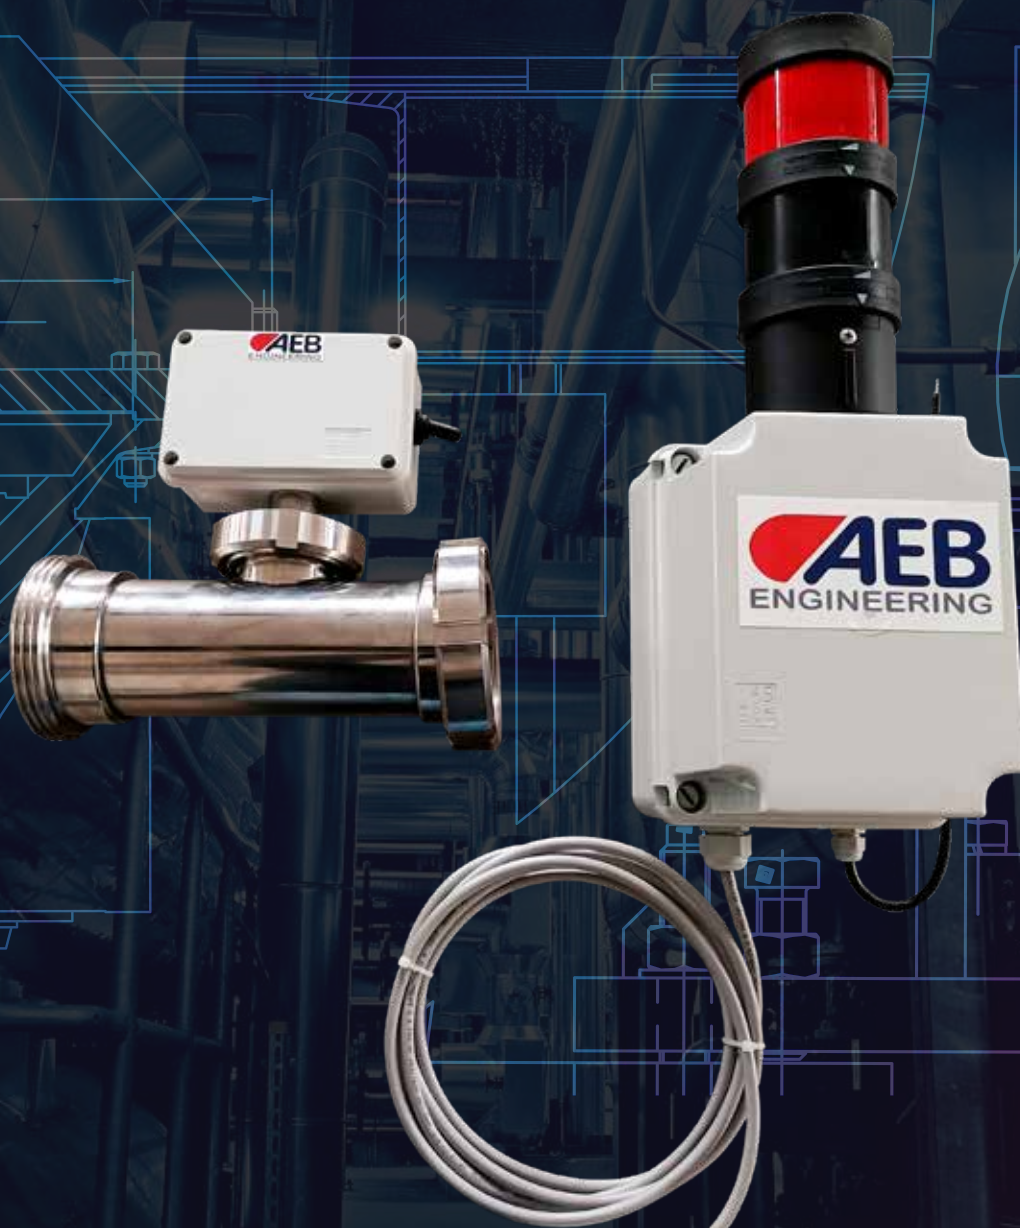

CTRL-SENSOR

RADIO SIGNAL FOR VACUUM

Description

Equipment which, connected to any pipe, **audio-visually signals its emptying.**
Useful in all those cases where **at the end of the product transfer it is necessary to stop the pump** before it empties the pipes.

Mobile part utilities

Wine/must entry	DIN 65 Female
Wine/must output	DIN 65 Male with swivel
Batteries	N.2 23A 12V

Detection control unit

Power socket	220V 16A
Report	Red light and powerful buzzer with adjustable sound.